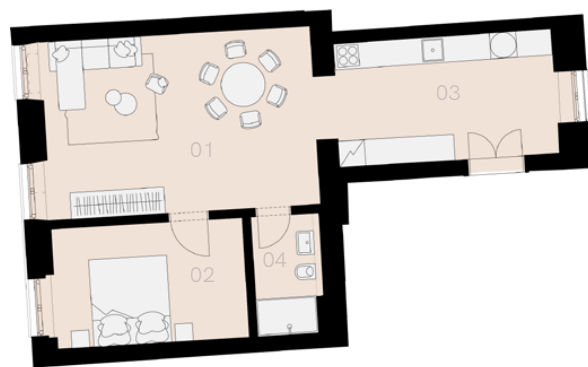

Residence Jeronýmova 10

Prague 3

Apartment L-6

One bedroom (2+1)

53,8 sqm

2nd floor

No.	Name	Area / sqm
01	Living room	23,0
02	Bedroom	11,3
03	Kitchen	14,3
04	Bathroom + WC	3,6
Usable floor size		52,2
Total floor size		53,8
Cellar		YES
Parking spot		NO

2nd floor