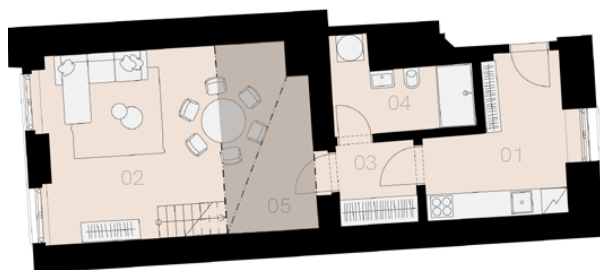

Residence Jeronýmova 10

Prague 3

Apartment L-4

Bedsit (1+1)

43,4 sqm

2nd floor

No.	Name	Area / sqm
01	Kitchen	8,6
02	Living room	24,2
03	Hall	3,2
04	Bathroom + WC	4,8
05	Storage space	8,7
Usable floor size		40,8
Total floor size		43,4
Cellar		YES
Parking spot		NO

2nd floor