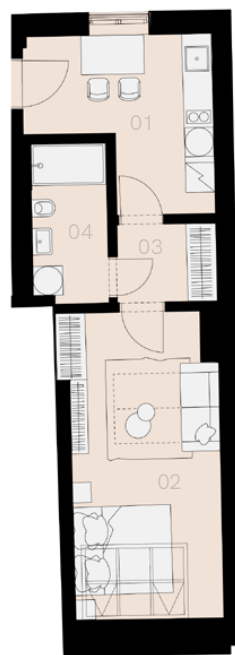

## Prague 3

Apartment L-34

Bedsit (1+1)

35,7 sqm

5<sup>th</sup> floor

No.	Name	Area / sqm
01	Kitchen	10,9
02	Living room	17,0
03	Hall	2,0
04	Bathroom + WC	4,9
<b>Usable floor size</b>		<b>34,8</b>
<b>Total floor size</b>		<b>35,7</b>
Cellar		YES
Parking spot		NO

5<sup>th</sup> floor