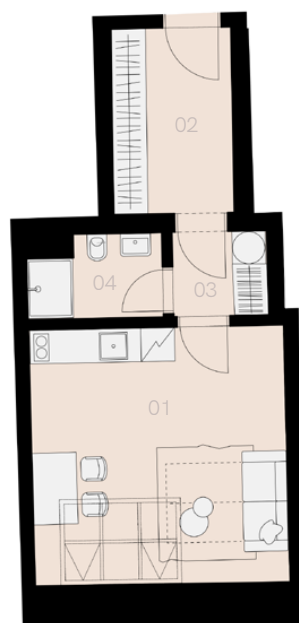

## Prague 3

Apartment L-33

Bedsit (1+KK)

31,2 sqm

5<sup>th</sup> floor

No.	Name	Area / sqm
01	Living room	19,1
02	Hallway	6,4
03	Hall	2,3
04	Bathroom + WC	3,0
<b>Usable floor size</b>		<b>30,7</b>
<b>Total floor size</b>		<b>31,2</b>
Cellar		YES
Parking spot		NO

5<sup>th</sup> floor