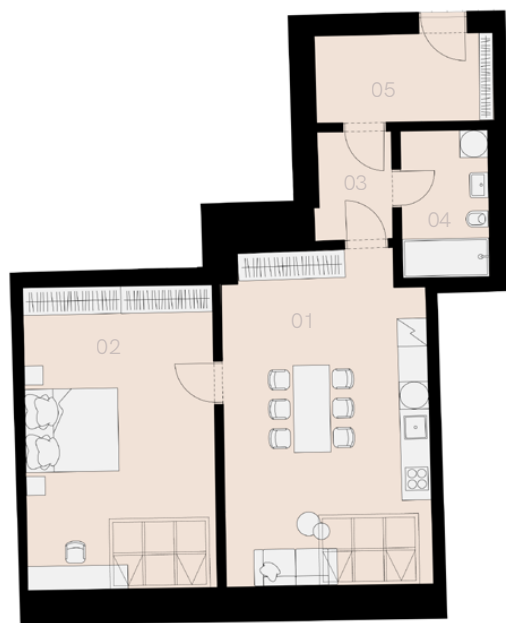

## Prague 3

Apartment L-32

One bedroom (2+KK)

69,3 sqm

5<sup>th</sup> floor

No.	Name	Area / sqm
01	Living room + Kitchen	27,5
02	Bedroom	23,0
03	Hall	4,2
04	Bathroom + WC	6,2
05	Hallway	7,0
<b>Usable floor size</b>		<b>67,9</b>
<b>Total floor size</b>		<b>69,3</b>
Cellar		YES
Parking spot		NO

5<sup>th</sup> floor