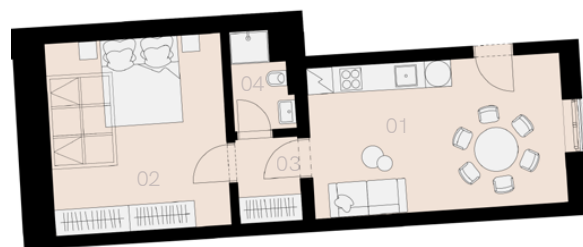

Residence Jeronýmova 10

Prague 3

Apartment L-28

Bedsit (1+1)

42,6 sqm

5th floor

No.	Name	Area / sqm
01	Kitchen	18,7
02	Living room	16,5
03	Hall	2,6
04	Bathroom + WC	3,0
Usable floor size		40,8
Total floor size		42,6
Cellar		YES
Parking spot		NO

5th floor