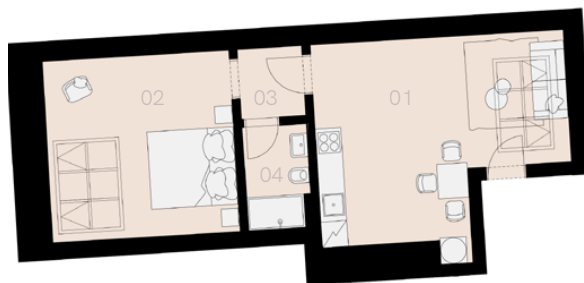

Residence Jeronýmova 10

Prague 3

Apartment L-27

Bedsit (1+1)

45,8 sqm

5th floor

| No. | Name | Area / sqm |
|--------------------------|-----------------------|-------------|
| 01 | Living room + Kitchen | 22,2 |
| 02 | Bedroom | 18,3 |
| 03 | Hall | 1,9 |
| 04 | Bathroom + WC | 3,7 |
| Usable floor size | | 46,2 |
| Total floor size | | 45,8 |
| Cellar | | YES |
| Parking spot | | NO |

5th floor