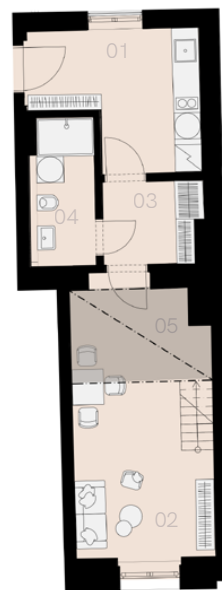

## Prague 3

Apartment L-26

Bedsit (1+1)

36,4 sqm

4<sup>th</sup> floor

No.	Name	Area / sqm
01	Kitchen	9,1
02	Living room	17,6
03	Hall	3,9
04	Bathroom + WC	4,0
05	Storage space	6,5
<b>Usable floor size</b>		<b>34,7</b>
<b>Total floor size</b>		<b>36,4</b>
Cellar		YES
Parking spot		NO

4<sup>th</sup> floor