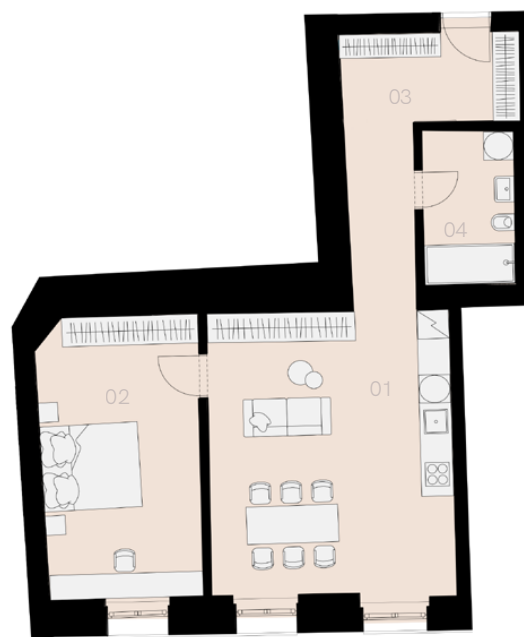

## Prague 3

Apartment L-24

One bedroom (2+KK)

64,7 sqm

4<sup>th</sup> floor

No.	Name	Area / sqm
01	Living room + Kitchen	28,1
02	Bedroom	18,1
03	Hall	11,2
04	Bathroom + WC	5,7
<b>Usable floor size</b>		<b>63,1</b>
<b>Total floor size</b>		<b>64,70</b>
Cellar		YES
Parking spot		NO

4<sup>th</sup> floor