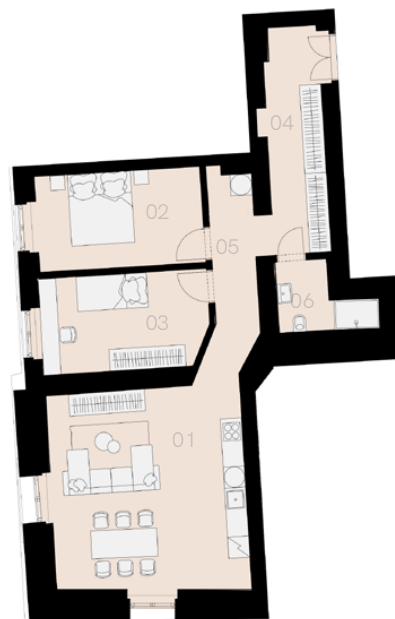

## Prague 3

Apartment L-23

Two bedroom (3+KK)

78,5 sqm

4<sup>th</sup> floor

No.	Name	Area / sqm
01	Living room + Kitchen	29,2
02	Bedroom	12,2
03	Bedroom	11,6
04	Hallway	10,2
05	Hall	7,8
06	Bathroom + WC	4,3
<b>Usable floor size</b>		<b>75,4</b>
<b>Total floor size</b>		<b>78,5</b>
Cellar		YES
Parking spot		NO

4<sup>th</sup> floor