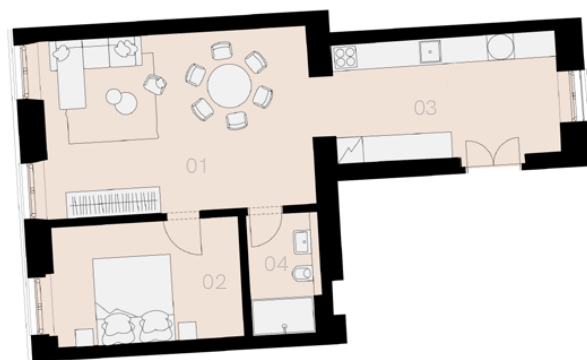

Residence Jeronýmova 10

Prague 3

Apartment L-22

One bedroom (2+1)

54,7 sqm

4th floor

No.	Name	Area / sqm
01	Living room	23,8
02	Bedroom	11,5
03	Kitchen	13,4
04	Bathroom + WC	3,1
Usable floor size		51,8
Total floor size		54,7
Cellar		YES
Parking spot		NO

4th floor