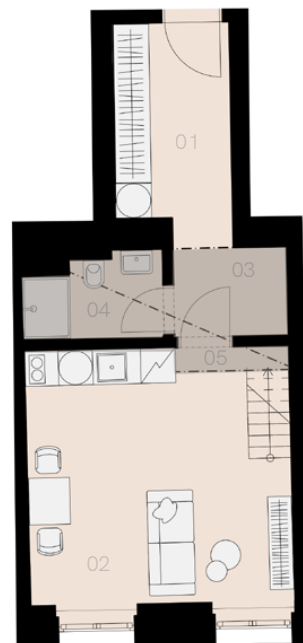

## Prague 3

Apartment L-17

Bedsit (1+KK)

30,7 sqm

3<sup>rd</sup> floor

| No.                      | Name                  | Area / sqm  |
|--------------------------|-----------------------|-------------|
| 01                       | Hallway               | 6,9         |
| 02                       | Living room + Kitchen | 17,9        |
| 03                       | Hall                  | 2,8         |
| 04                       | Bathroom + WC         | 2,8         |
| 05                       | Storage space         | 9,0         |
| <b>Usable floor size</b> |                       | <b>30,4</b> |
| <b>Total floor size</b>  |                       | <b>30,7</b> |
| Cellar                   |                       | YES         |
| Parking spot             |                       | NO          |

3<sup>rd</sup> floor