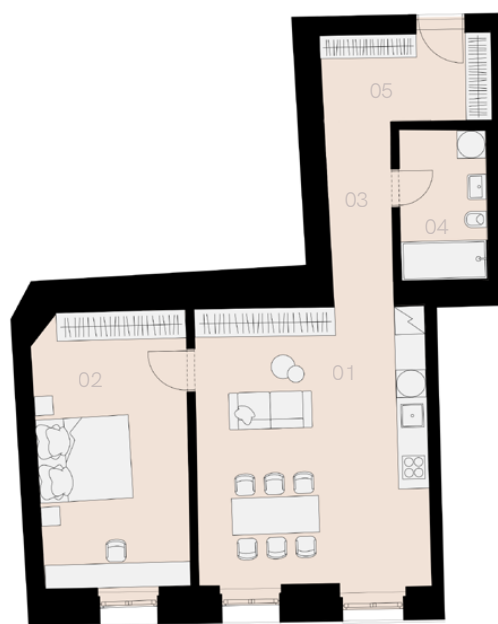

Residence Jeronýmova 10

Prague 3

Apartment L-16

One bedroom (2+KK)

64,5 sqm

3rd floor

No.	Name	Area / sqm
01	Living room + Kitchen	27,6
02	Bedroom	17,9
03	Hall	4,9
04	Bathroom + WC	5,7
05	Hallway	6,5
Usable floor size		62,6
Total floor size		64,5
Cellar		YES
Parking spot		NO

3rd floor