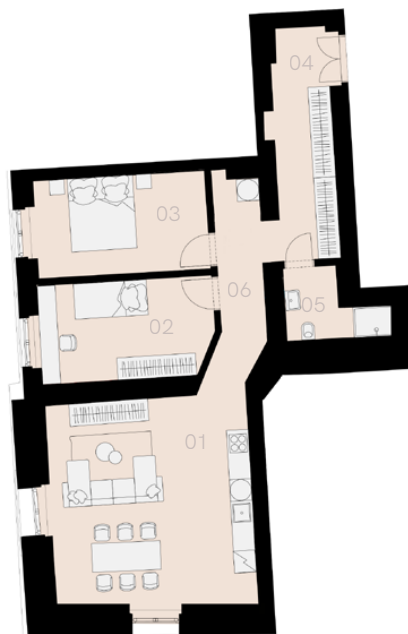

Residence Jeronýmova 10

Prague 3

Apartment L-15

Two bedroom (3+KK)

77,1 sqm

3rd floor

No.	Name	Area / sqm
01	Living room + Kitchen	28,4
02	Bedroom	12,0
03	Bedroom	12,0
04	Hallway	11,4
05	Bathroom + WC	4,5
06	Hall	7,4
Usable floor size		75,7
Total floor size		77,1
Cellar		YES
Parking spot		NO

3rd floor