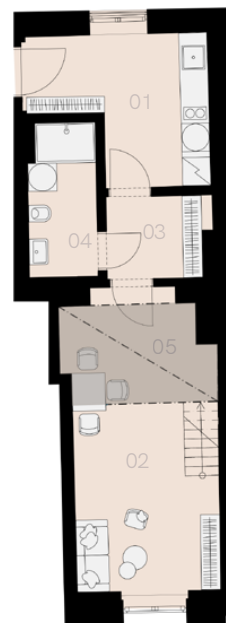

Residence Jeronýmova 10

Prague 3

Apartment L-10

Bedsit (1+1)

36,0 sqm

2nd floor

No.	Name	Area / sqm
01	Kitchen	9,4
02	Living room	17,6
03	Hall	3,7
04	Bathroom + WC	3,9
05	Storage space	6,4
Usable floor size		34,7
Total floor size		36,0
Cellar		YES
Parking spot		NO

2nd floor