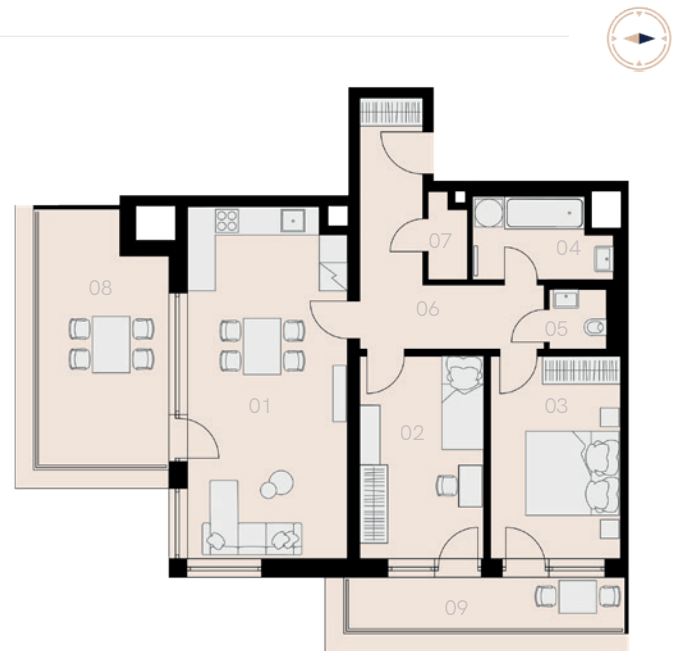

Residence Vítové 4

Prague 5

Apartment T-607

2 bedrooms

72,7 sqm

6th floor

No.	Name	Area / sqm
01	Living room + Kitchen	25,4
02	Bedroom	11,5
03	Bedroom	12,1
04	Bathroom	5,2
05	WC	1,9
06	Hall	10,9
07	Storage room	1,4
Usable floor size		68,4
Total floor size		72,7
08	Terrace	15,1
09	Terrace	7,2
Cellar		YES
Parking spot		YES

6th floor