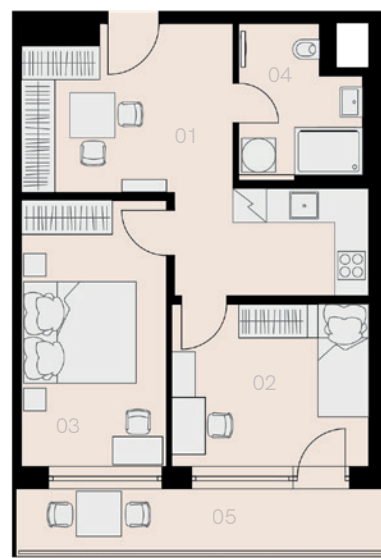

Residence Vítové 4

Prague 5

Apartment T-605

1 bedroom

46,8 sqm

6th floor

No.	Name	Area / sqm
01	Hall + Kitchen	17,1
02	Living room	12,1
03	Bedroom	10,0
04	Bathroom + WC	5,3
Usable floor size		44,5
Total floor size		46,8
05	Terrace	7,9
Cellar		YES
Parking spot		YES

6th floor