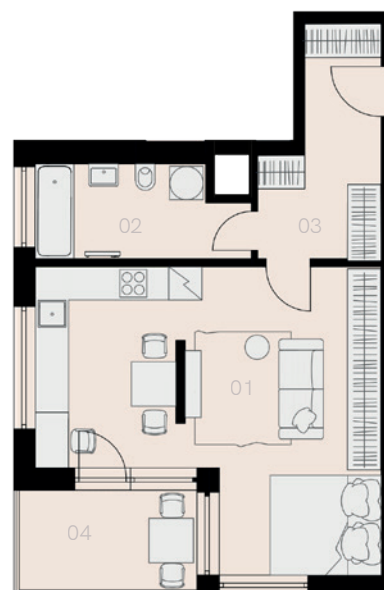

## Prague 5

Apartment T-510

bedsit

42,2 sqm

5<sup>th</sup> floor

No.	Name	Area / sqm
01	Living room + Kitchen	27,9
02	Bathroom + WC	6,1
03	Hall	7,2
<b>Usable floor size</b>		<b>41,2</b>
<b>Total floor size</b>		<b>42,2</b>
04	Balcony	5,8
Cellar		YES
Parking spot		YES

5<sup>th</sup> floor