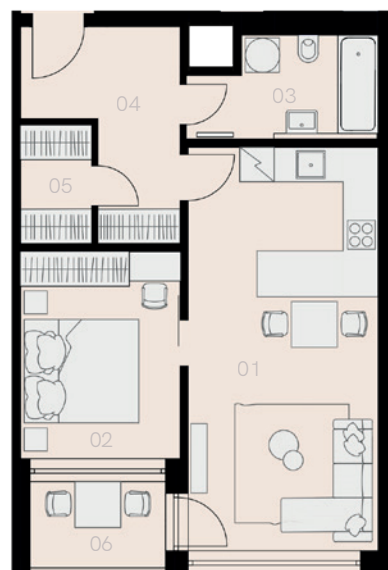

Residence Vítové 4

Prague 5

Apartment T-504

1 bedroom

50,8 sqm

5th floor

No.	Name	Area / sqm
01	Living room + Kitchen	23,2
02	Bedroom	10,0
03	Bathroom + WC	5,3
04	Hall	7,6
05	Storage room	2,5
Usable floor size		48,6
Total floor size		50,8
06	Loggia	3,5
Cellar		YES
Parking spot		YES

5th floor