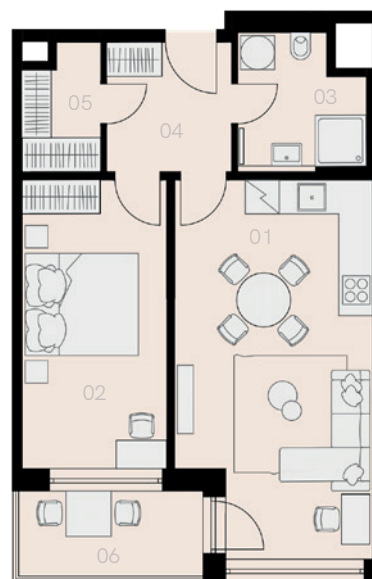

## Prague 5

Apartment T-409

1 bedroom

49,7 sqm

4<sup>th</sup> floor

No.	Name	Area / sqm
01	Living room + Kitchen	21,7
02	Bedroom	13,0
03	Bathroom + WC	4,9
04	Hall	5,0
05	Storage room	2,9
<b>Usable floor size</b>		<b>47,5</b>
<b>Total floor size</b>		<b>49,7</b>
06	Balcony	4,9
Cellar		YES
Parking spot		YES

4<sup>th</sup> floor