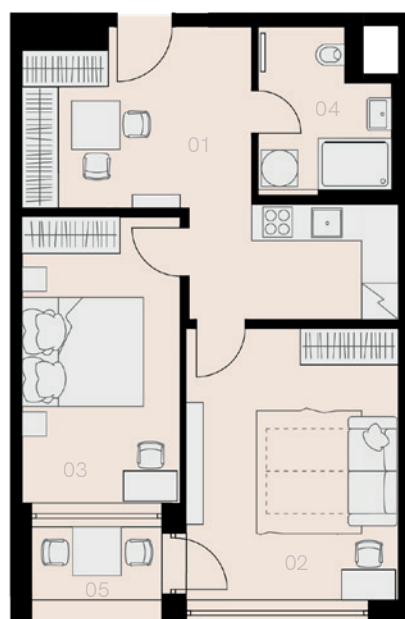

Residence Vítové 4

Prague 5

Apartment T-407

1 bedroom

52,6 sqm

4th floor

No.	Name	Area / sqm
01	Hall + Kitchen	17,2
02	Living room	15,6
03	Bedroom	12,3
04	Bathroom + WC	5,3
Usable floor size		50,4
Total floor size		52,6
05	Loggia	3,2
Cellar		YES
Parking spot		YES

4th floor