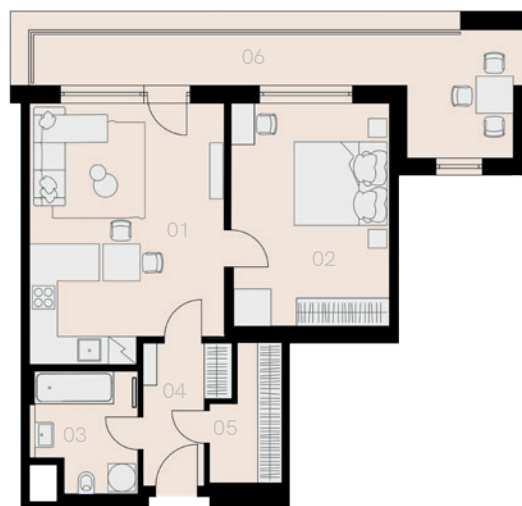

## Prague 5

Apartment T-112

1 bedroom

55,4 sqm

1<sup>st</sup> floor

No.	Name	Area / sqm
01	Living room + Kitchen	22,3
02	Bedroom	16,5
03	Bathroom + WC	5,5
04	Hall	4,8
05	Storage room	3,9
<b>Usable floor size</b>		<b>53,0</b>
<b>Total floor size</b>		<b>55,4</b>
06	Balcony	16,5
Cellar		YES
Parking spot		YES

1<sup>st</sup> floor