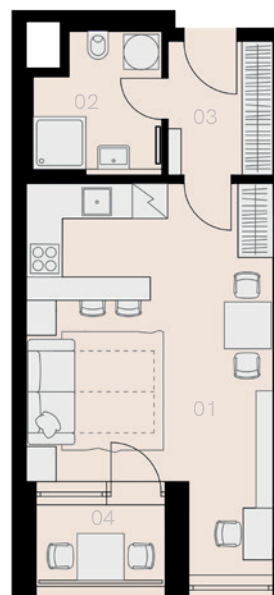

Residence Vítové 4

Prague 5

Apartment T-106

bedsit

33,5 sqm

1st floor

| No. | Name | Area / sqm |
|--------------------------|-----------------------|-------------|
| 01 | Living room + Kitchen | 23,7 |
| 02 | Bathroom + WC | 4,8 |
| 03 | Hall | 4,1 |
| Usable floor size | | 32,6 |
| Total floor size | | 33,5 |
| 04 | Loggia | 3,1 |
| Cellar | | YES |
| Parking spot | | YES |

1st floor