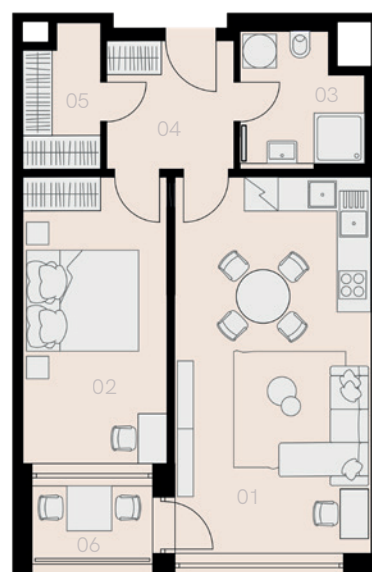

## Prague 5

Apartment T-105

1 bedroom

51,9 sqm

1<sup>st</sup> floor

No.	Name	Area / sqm
01	Living room + Kitchen	23,3
02	Bedroom	13,0
03	Bathroom + WC	4,8
04	Hall	5,2
05	Storage room	3,3
<b>Usable floor size</b>		<b>49,6</b>
<b>Total floor size</b>		<b>51,9</b>
06	Loggia	3
Cellar		YES
Parking spot		YES

1<sup>st</sup> floor