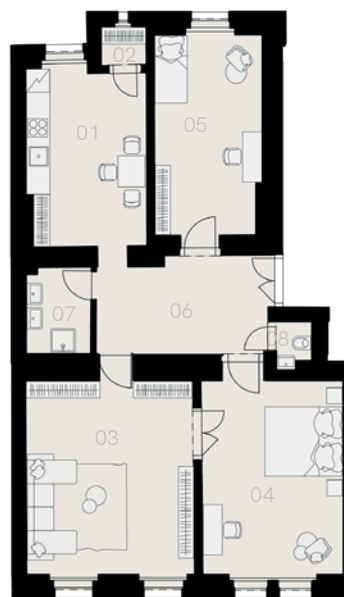

Residence Máchova 6

Prague 2

Apartment J-9

2 bedrooms

97,4 sqm

3rd floor

No.	Name	Area / sqm
01	Kuchyň	14,5
02	Storage room	1,3
03	Living room	23,0
04	Bedroom	19,3
05	Bedroom	14,8
06	Hallway	11,9
07	Bathroom	3,8
08	WC	1,2
Usable floor size		89,7
Total floor size		97,4
Cellar		NO
Parking spot		NO

3rd floor