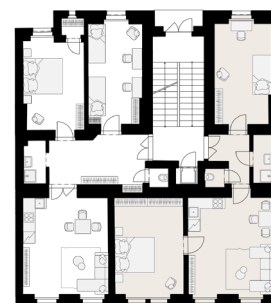

J-8 — Love where you live

HOME
BY ZEITGEIST

home.re