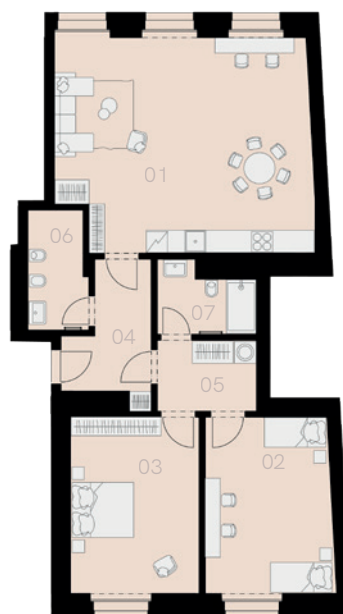

Residence U Půjčovny 2

Prague 1

Apartment N-14

2 bedrooms

95,2 m²

4th floor

| No. | Name | Area / sqm |
|--------------------------|------------------|-------------|
| 01 | Living room + KK | 37,6 |
| 02 | Bedroom | 15,9 |
| 03 | Bedroom | 15,6 |
| 04 | Hallway | 6,7 |
| 05 | Bathroom + WC | 4,8 |
| 06 | Bathroom + WC | 4,3 |
| 07 | Hall | 4,8 |
| Usable floor size | | 89,7 |
| Total floor size | | 95,2 |
| Cellar | | YES |
| Parking spot | | NO |

4th floor