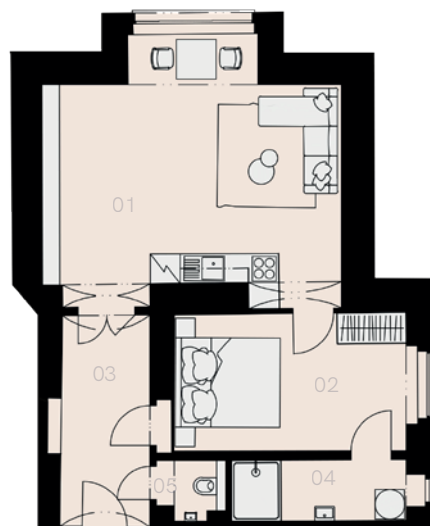

Residence Křižíkova 125

Prague 8

Apartment E-6

1 bedroom

59,9 sqm

2nd floor

No.	Name	Area / sqm
01	Living room + Kitchen	28,9
02	Bedroom	13,2
03	Hallway	8,1
04	Bathroom	4,6
05	WC	1,6
Usable floor size		56,4
Total floor size		59,9
Cellar		NO
Parking spot		NO

2nd floor