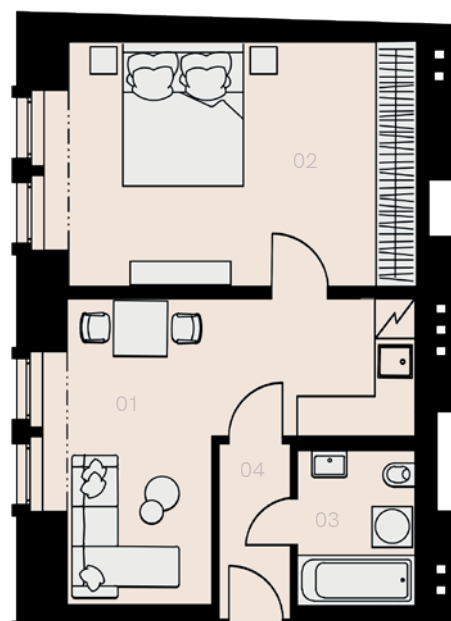

Residence Kotevní 3

Prague 5

Apartment M-5

1 bedroom

44,8 sqm

1st floor

No.	Name	Area / sqm
01	Living room + Kitchen	16,7
02	Bedroom	19,4
03	Bathroom + WC	4,2
04	Hallway	2,9
Usable floor size		43,2
Total floor size		44,8
Cellar		NO
Parking spot		NO

1st floor