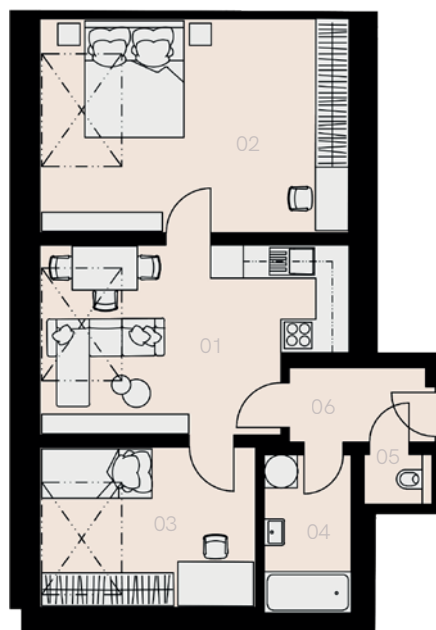

Residence Kotevní 3

Prague 5

Apartment M-22

2 bedrooms

64,1 sqm

6th floor

No.	Name	Area / sqm
01	Living room + Kitchen	17,9
02	Bedroom	21,9
03	Bedroom	11,4
04	Bathroom	4,6
05	WC	1,1
06	Hallway	3,8
Usable floor size		60,7
Total floor size		64,1
Cellar		NO
Parking spot		NO

6th floor