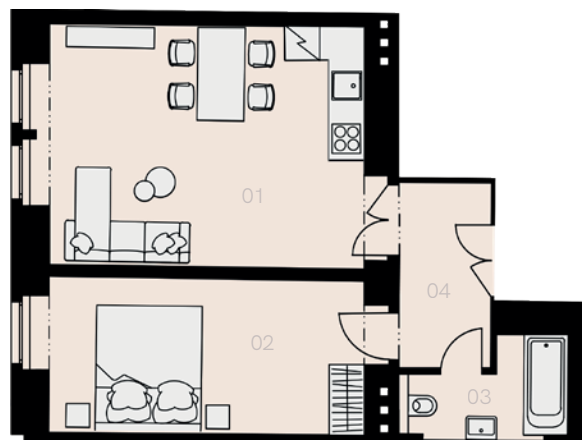

Residence Kotevní 3

Prague 5

Apartment M-17

1 bedroom

48,9 sqm

5th floor

No.	Name	Area / sqm
01	Living room + Kitchen	21,4
02	Bedroom	15,7
03	Bathroom + WC	4,3
04	Hallway	5,1
Usable floor size		46,5
Total floor size		48,9
Cellar		NO
Parking spot		NO

5th floor