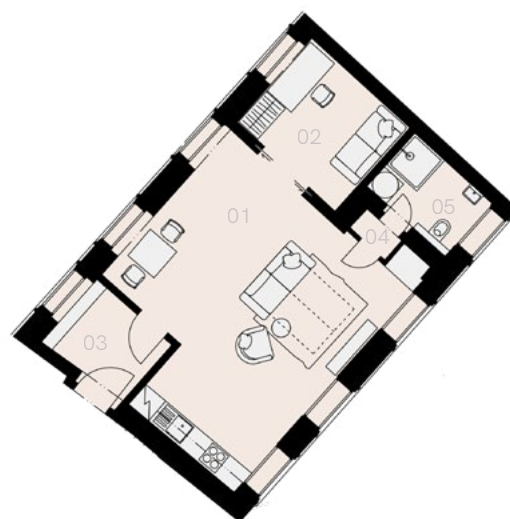

Residence Musílkova

Prague 5

Apartment H-8

1 bedroom

50,2 sqm

2nd floor

No.	Name	Area / sqm
01	Living room + Kitchen	32,2
02	Bedroom	8,2
03	Hallway	4,7
04	Hall	0,8
05	Bathroom + WC	4,0
Usable floor size		49,9
Total floor size		50,2
Cellar		NO
Parking spot		YES

2nd floor