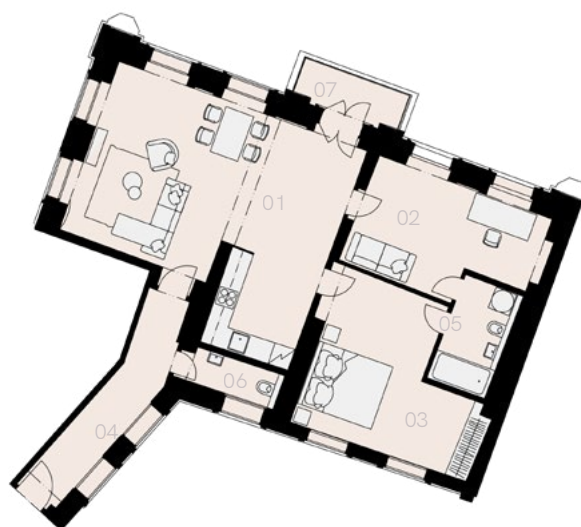

Residence Musílkova

Prague 5

Apartment H-6

2 bedrooms

94,6 sqm

2nd floor

No.	Name	Area / sqm
01	Living room + Kitchen	40,4
02	Bedroom	14,9
03	Bedroom	18,3
04	Hallway	8,5
05	Bathroom + WC	4,4
06	WC	2,5
07	Balcony	3,4
Usable floor size		89,0
Total floor size		94,6
Cellar		NO
Parking spot		YES

2nd floor