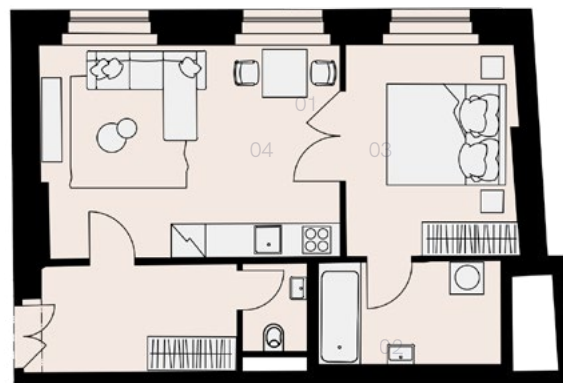

Residence Mlynářská 4

Prague 1

Apartment G-9

1 bedroom

46,9 sqm

2nd floor

No.	Name	Area / sqm
01	Living room + Kitchen	20,2
02	Bedroom	11,3
03	Bathroom	5,3
04	WC	1,6
05	Hallway	7,3
Usable floor size		45,7
Total floor size		46,9
Cellar		NO
Parking spot		NO

2nd floor