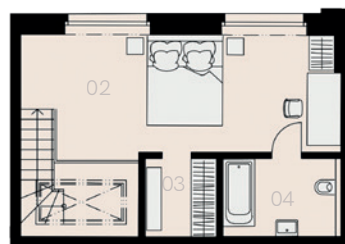

Residence Myslíkova 8

Prague 1

Apartment K-37

Loft

63,9 sqm

1+2nd floor

| No. | Name | Area / sqm |
|--------------------------|-----------------------|-------------|
| 01 | Living room + Kitchen | 27,3 |
| 02 | Bedroom | 21,0 |
| 03 | Cloakroom | 4,5 |
| 04 | Bathroom | 3,7 |
| 05 | WC | 1,3 |
| 06 | Hallway | 4,8 |
| Usable floor size | | 62,6 |
| Total floor size | | 63,9 |
| Cellar | | NO |
| Parking spot | | NO |

1+2nd floor