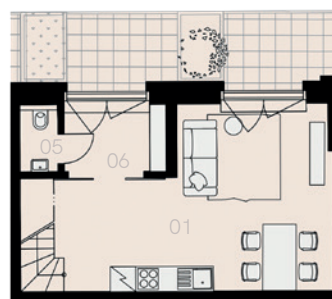

Residence Myslíkova 8

Prague 1

Apartment K-37

Loft

63,9 sqm

1+2nd floor

| No. | Name | Area / sqm |
|--------------------------|-----------------------|-------------|
| 01 | Living room + Kitchen | 27,3 |
| 02 | Bedroom | 21,0 |
| 03 | Cloakroom | 4,5 |
| 04 | Bathroom | 3,7 |
| 05 | WC | 1,3 |
| 06 | Hallway | 4,8 |
| Usable floor size | | 62,6 |
| Total floor size | | 63,9 |
| Cellar | | NO |
| Parking spot | | NO |

1+2nd floor