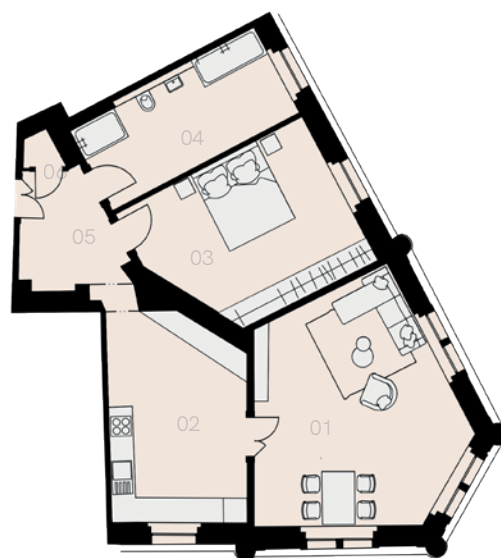

## Prague 1

Apartment A-14

1 bedroom

86,6 sqm

5<sup>th</sup> floor

No.	Name	Area / sqm
01	Living room	26,5
02	Kitchen	17,0
03	Bedroom	18,6
04	Bathroom	11,8
05	Hallway	7,5
06	Storage room	0,8
<b>Usable floor size</b>		<b>82,2</b>
<b>Total floor size</b>		<b>86,6</b>
Cellar		NO
Parking spot		NO

5<sup>th</sup> floor