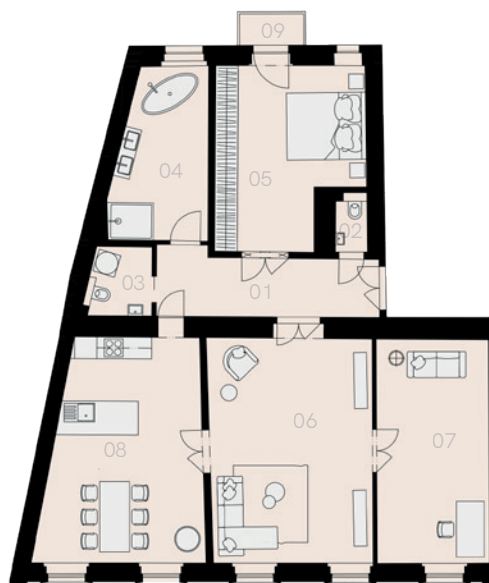

Residence Na Struze 5

Prague 1

Apartment B-4

2 bedrooms

122,7 sqm

4th floor

No.	Name	Area / sqm
01	Hallway	10,1
02	WC	1,3
03	WC	3,0
04	Bathroom	11,0
05	Bedroom	18,3
06	Living room	27,2
07	Study room	18,4
08	Kitchen	24,8
Usable floor size		114,1
Total floor size		122,7
09	Balcony	1,7
Cellar		NO
Parking spot		NO

4th floor