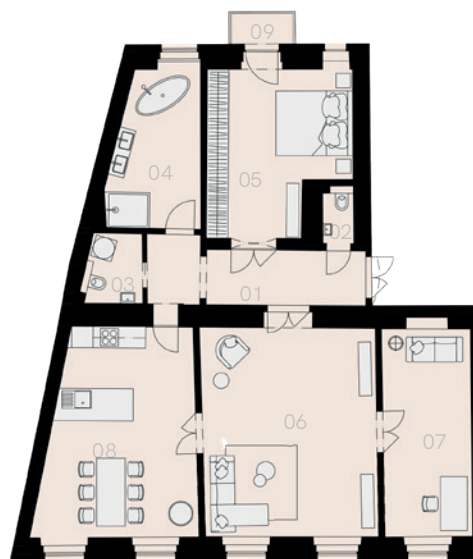

Residence Na Struze 5

Prague 1

Apartment B-3

2 bedrooms

122,7 sqm

3rd floor

No.	Name	Area / sqm
01	Hallway	10,9
02	WC	1,3
03	WC	2,9
04	Bathroom	10,7
05	Bedroom	18,0
06	Living room	29,9
07	Study room	14,9
08	Kitchen	24,3
Usable floor size		112,9
Total floor size		122,7
09	Balcony	1,7
Cellar		NO
Parking spot		NO

3rd floor